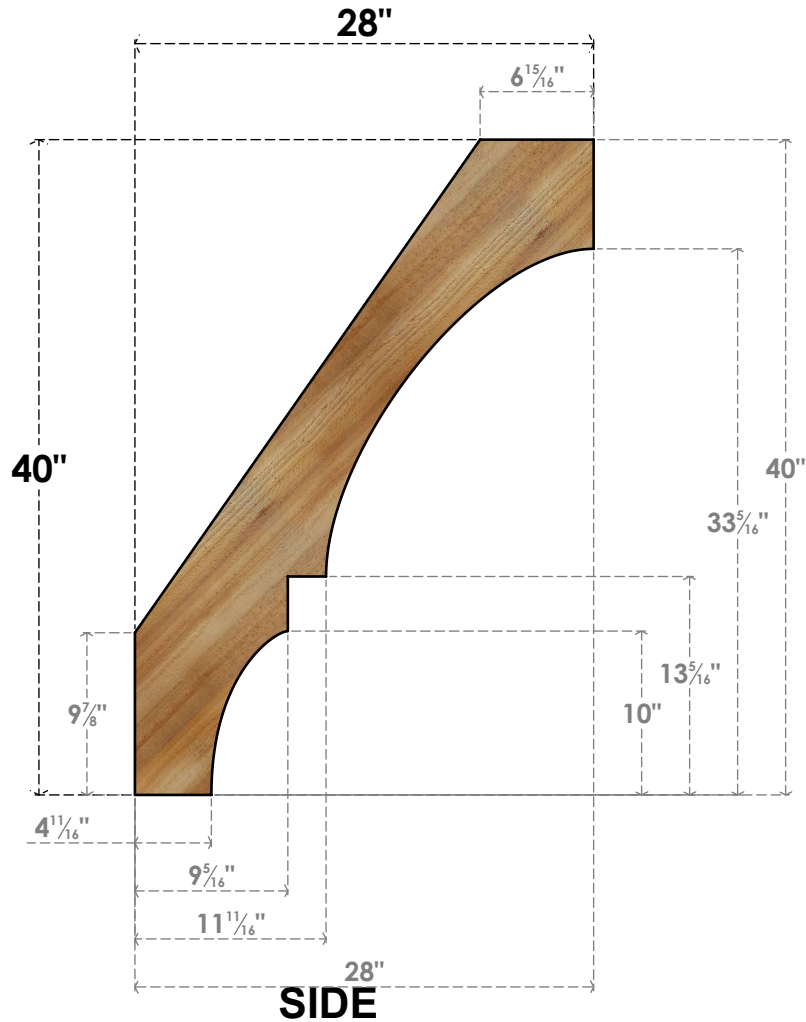

BRC06X28X40BOA00RWR

6"W X 28"D X 40"H BALBOA ROUGH SAWN BRACE, WESTERN RED CEDAR

EKENA MILLWORK
 2300 WEST MAIN ST.
 CLARKSVILLE, TX 75426
 TOLL FREE: 866-607-0453
 WWW.EKENAMILLWORK.COM

NOTES

1. INSTALLATION TO BE COMPLETED IN ACCORDANCE WITH MANUFACTURER'S SPECIFICATIONS.
2. DRAWING MAY NOT BE TO SCALE
3. THIS DRAWING IS INTENDED FOR DESIGN AND PLANNING PURPOSES ONLY.
4. ALL INFORMATION CONTAINED HEREIN WAS CURRENT AT THE TIME OF DEVELOPMENT BUT MUST BE REVIEWED AND APPROVED BY THE PRODUCT MANUFACTURER TO BE CONSIDERED ACCURATE.
5. PRODUCTS ARE NOT KILN DRIED. THIS ITEM IS UNIQUE AND WILL CONTAIN THE NATURAL VARIATIONS THAT THE WOOD SPECIES OFFERS. THIS MAY RESULT IN VARIATIONS UP TO 1/4"